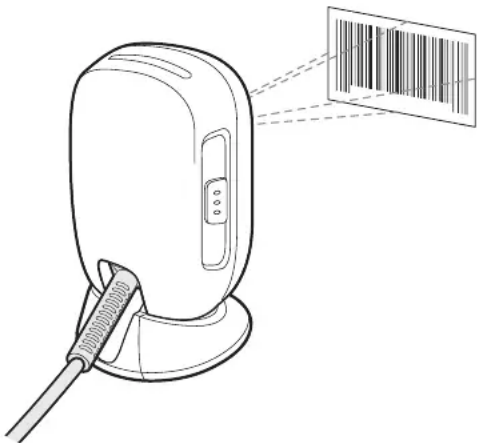

Hand-Held Scanner Emulation (Port 9B)

Table-Top Scanner Emulation (Port 17)

Keyboard Wedge

The digital scanner automatically detects the host interface type and uses the default setting. If the default (*) does not meet your requirements, scan the IBM PC/AT and IBM PC COMPATIBLE barcode below.

To add an Enter key after scanned data, scan the barcode below.

Add Enter Key

USB Caps Lock Override

USB-Override Caps Lock Key
(Enable)

*USB - Do Not Override Caps Lock Key
(Disable)

Scanning

Hands-Free
(Presentation)