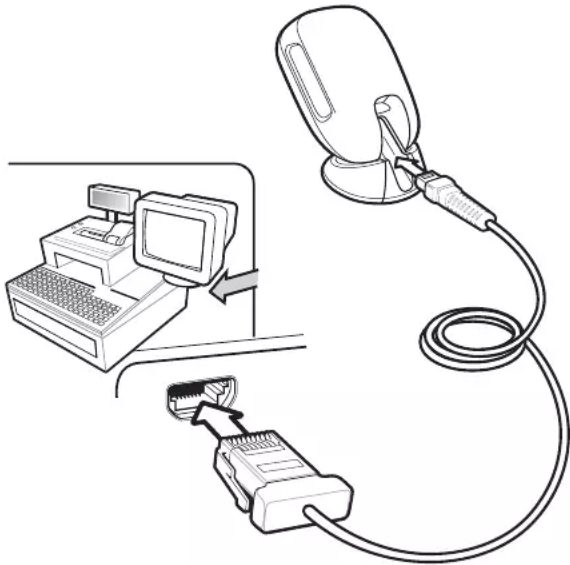

IBM 46XX

The digital scanner automatically detects the host interface type, but there is no default setting. Scan one of the barcodes below to select the appropriate port.

Non-IBM Scanner Emulation (Port 5B)

Hand-Held Scanner Emulation (Port 9B)

Table-Top Scanner Emulation (Port 17)

Keyboard Wedge

The digital scanner automatically detects the host interface type and uses the default setting. If the default (*) does not meet your requirements, scan the IBM PC/AT and IBM PC COMPATIBLE barcode below.

To add an Enter key after scanned data, scan the barcode below.

Add Enter Key

USB Caps Lock Override

USB-Override Caps Lock Key
(Enable)

*USB - Do Not Override Caps Lock Key
(Disable)

Scanning

Hands-Free
(Presentation)