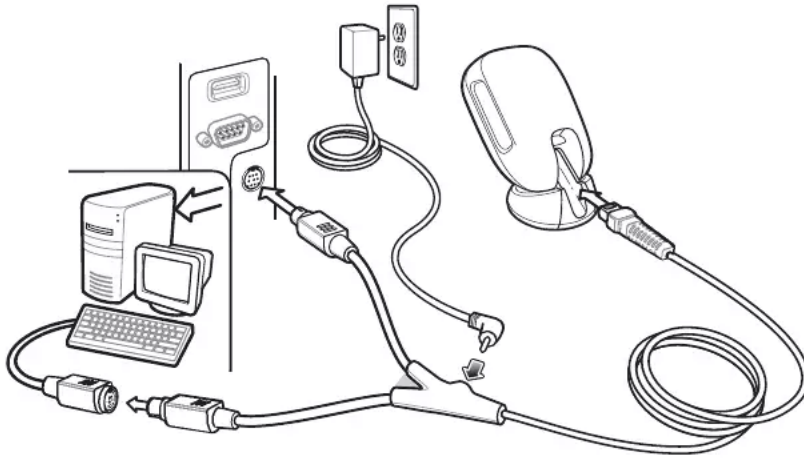

IBM 46XX

The digital scanner automatically detects the host interface type, but there is no default setting. Scan one of the barcodes below to select the appropriate port.

Non-IBM Scanner Emulation (Port 5B)

Hand-Held Scanner Emulation (Port 9B)

Table-Top Scanner Emulation (Port 17)

Keyboard Wedge

The digital scanner automatically detects the host interface type and uses the default setting. If the default (*) does not meet your requirements, scan the IBM PC/AT and IBM PC COMPATIBLE barcode below.

To add an Enter key after scanned data, scan the barcode below.

Add Enter Key

USB Caps Lock Override

USB-Override Caps Lock Key
(Enable)

*USB - Do Not Override Caps Lock Key
(Disable)

Scanning

Hands-Free
(Presentation)